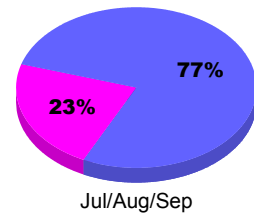

Membership Results
2010-2011

Membership
2009-2010

Month	Net Memb Goal	Actual New Memb	Actual Dropped Memb	Gain/Loss of Memb	Gain/Loss of Memb
Jul/Aug/Sep	250	404	-191	213	-99
Totals	250	404	-191	213	-99

Membership Results 2010-2011

Goal, New, Dropped, Gain/Loss

Comparison of Membership Gain/Loss

Current Year Compared to the Previous Year

Gender Comparison 2010-2011

■ Male ■ Female