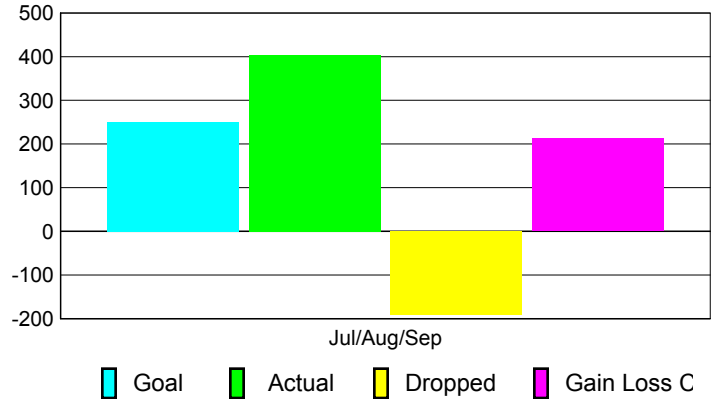

Membership Results 2010-2011

Goal, New, Dropped, Gain/Loss