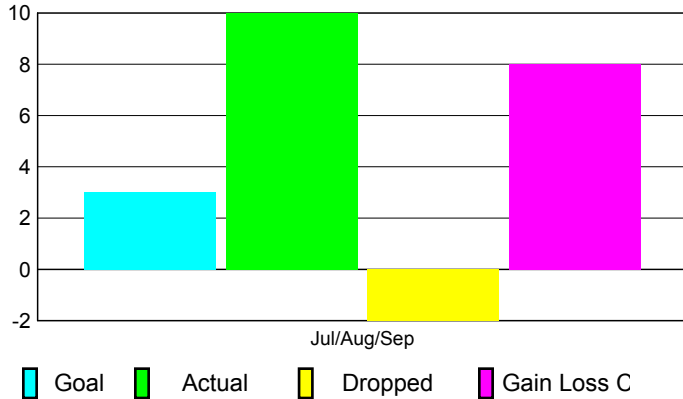

2010-2011 GMT Reports for District (or Undistricted) **District 324C6**

GMT: Adv K G RAMA KRISHNA MUR

Location: INDIA

GMT CA: 6

CLUBS

Club Results
2010-2011

Clubs
2009-2010

Month	New Club Goal	Actual New Clubs	Actual Dropped Clubs	Gain/Loss of Clubs	Gain/Loss of Clubs
Jul/Aug/Sep	3	10	-2	8	-1
Totals	3	10	-2	8	-1

Club Results 2010-2011

Goal, New, Dropped, Gain/Loss

Comparison of Club Gain/Loss

Current Year Compared to the Previous Year

YTD Status Quo Clubs 2010-2011

Status Quo Clubs Compared to Status Quo Members

MEMBERSHIP